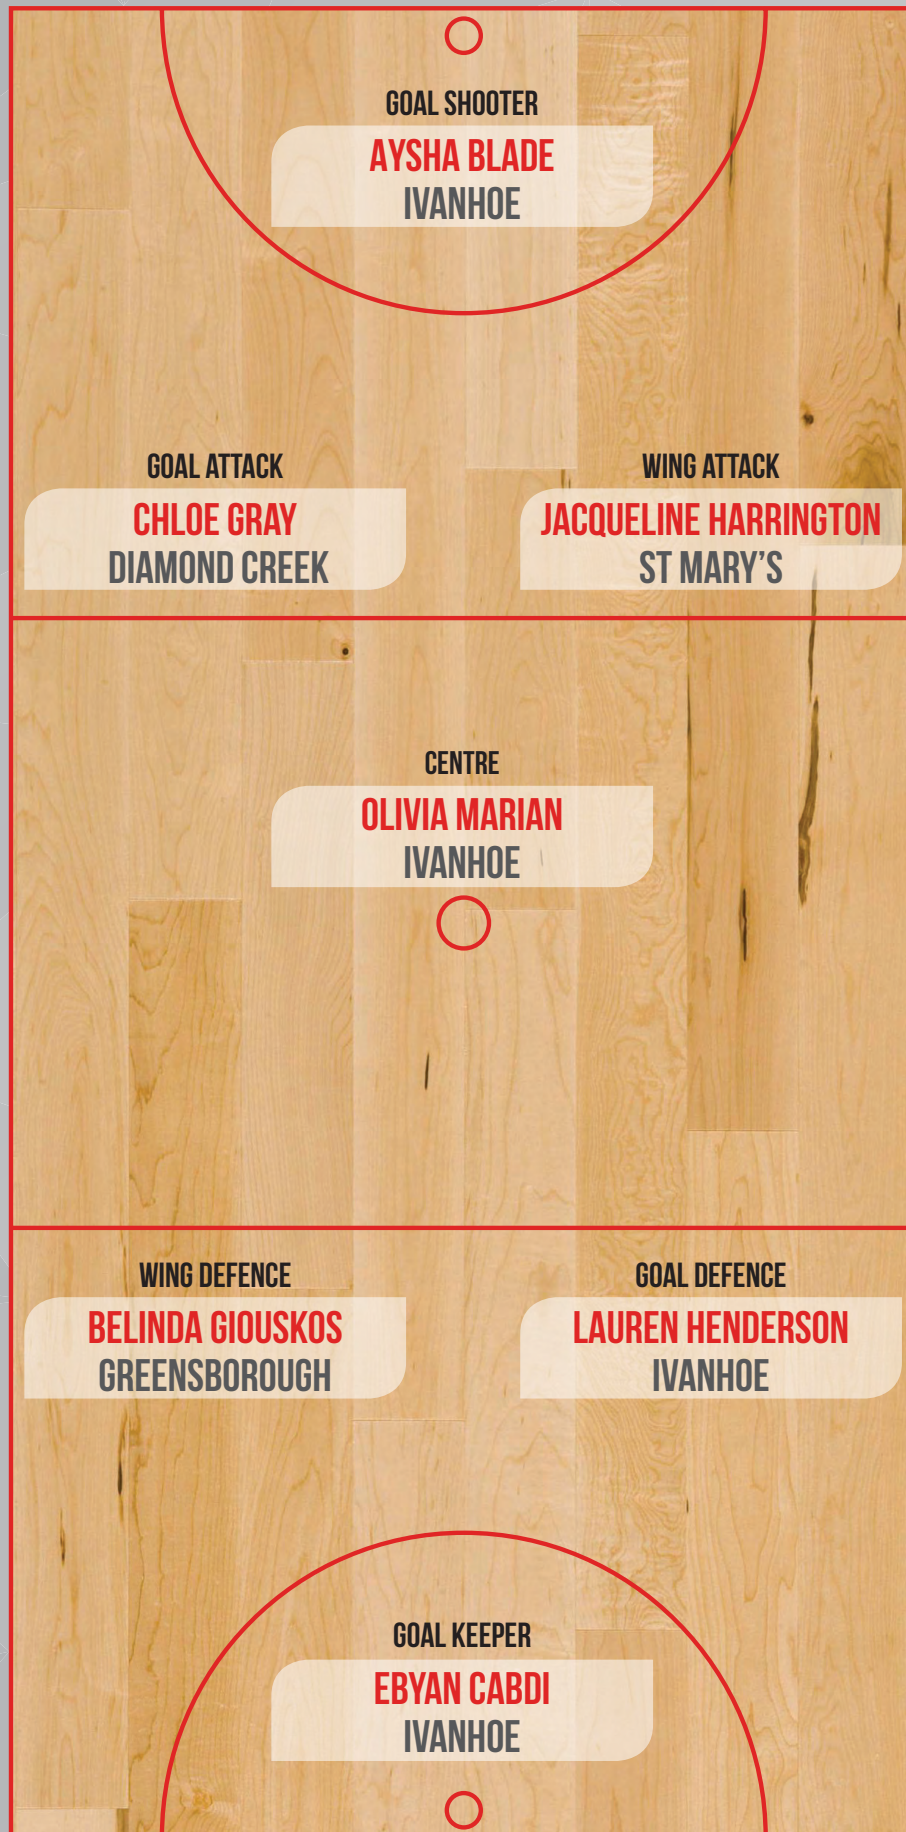

2018 NETBALL SECTION 1 TEAM OF THE YEAR

INTERCHANGE

REBECCA COLWELL
NORTH HEIDELBERG

MADISON CARROLL
GREENSBOROUGH

CHARLIE SEIVERS
GREENSBOROUGH

2018 NETBALL SECTION 2 TEAM OF THE YEAR

INTERCHANGE

MOLLIE ROSE
MARCHBANK

DIAMOND CREEK

CHELSEA KEMP

LAURIMAR

EMILY CARPENTER

GREENSBOROUGH

2018 NETBALL SECTION 3 TEAM OF THE YEAR

INTERCHANGE

GEORGIA CORNELL
WATSONIA

CASSIE WILCOX
HEAT

JESSICA SCHUMANN
WATSONIA