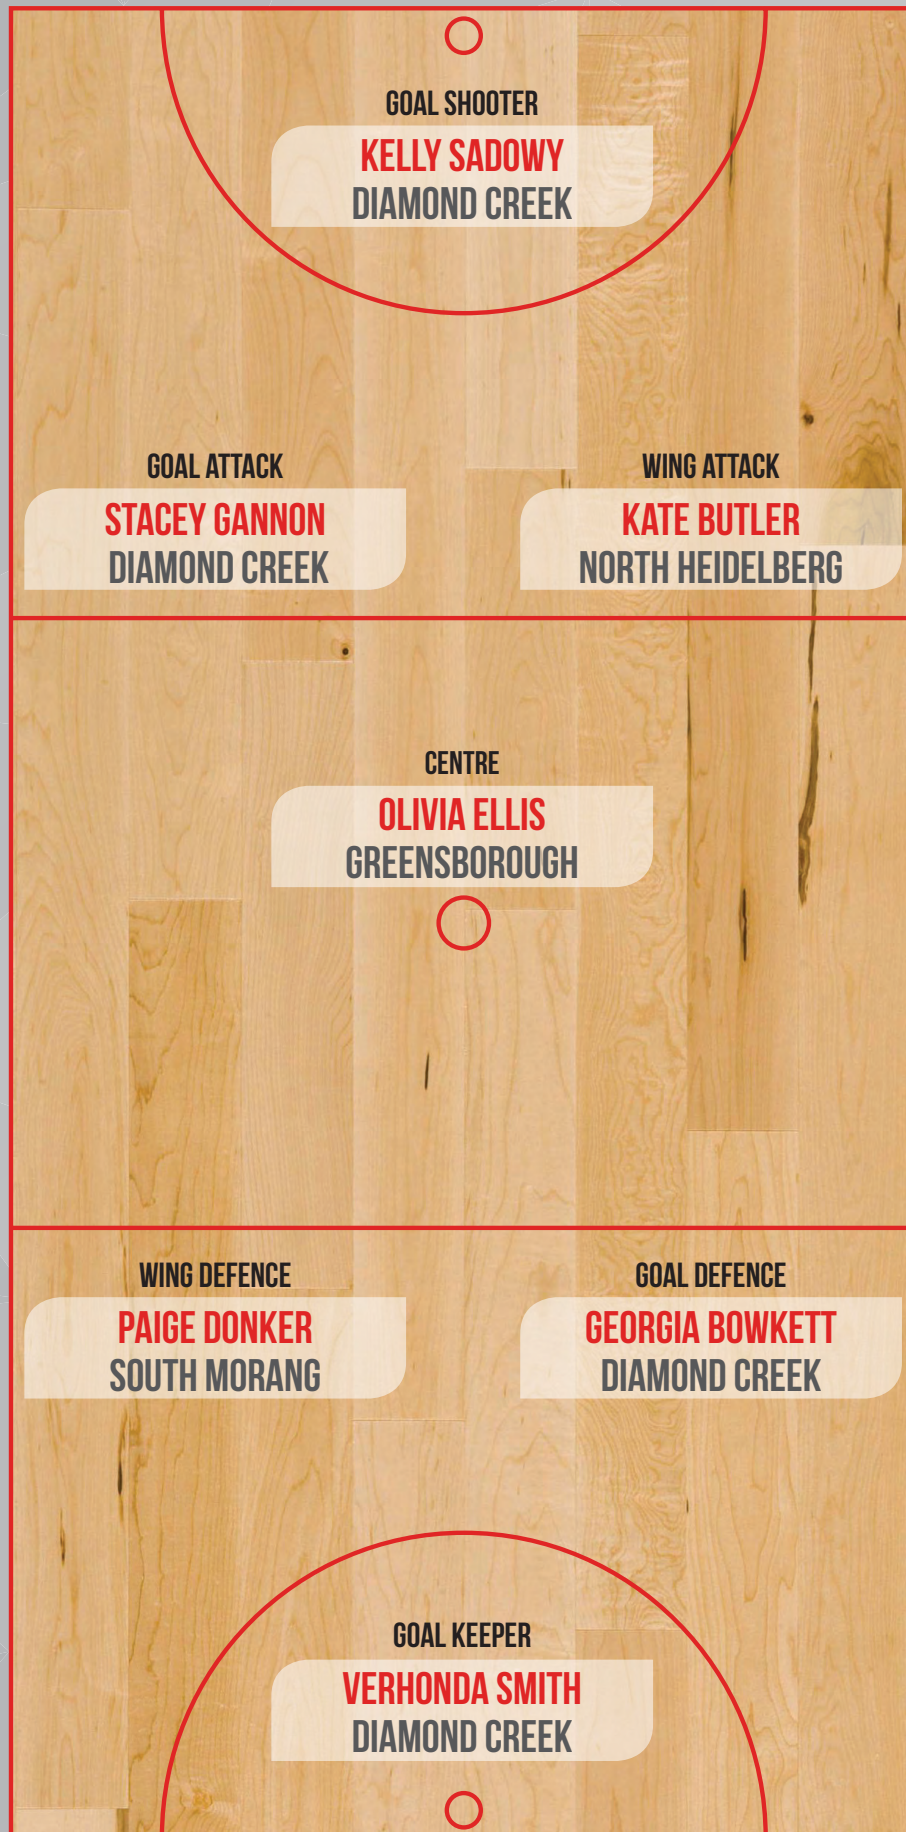

2018 NETBALL SECTION 1 TEAM OF THE YEAR

INTERCHANGE

REBECCA COLWELL
NORTH HEIDELBERG

MADISON CARROLL
GREENSBOROUGH

CHARLIE SEIVERS
GREENSBOROUGH

2018 NETBALL SECTION 2 TEAM OF THE YEAR

INTERCHANGE

MOLLIE ROSE
MARCHBANK

DIAMOND CREEK

CHELSEA KEMP

LAURIMAR

EMILY CARPENTER

GREENSBOROUGH

2018 NETBALL SECTION 3 TEAM OF THE YEAR

INTERCHANGE

GEORGIA CORNELL
WATSONIA

CASSIE WILCOX
HEAT

JESSICA SCHUMANN
WATSONIA