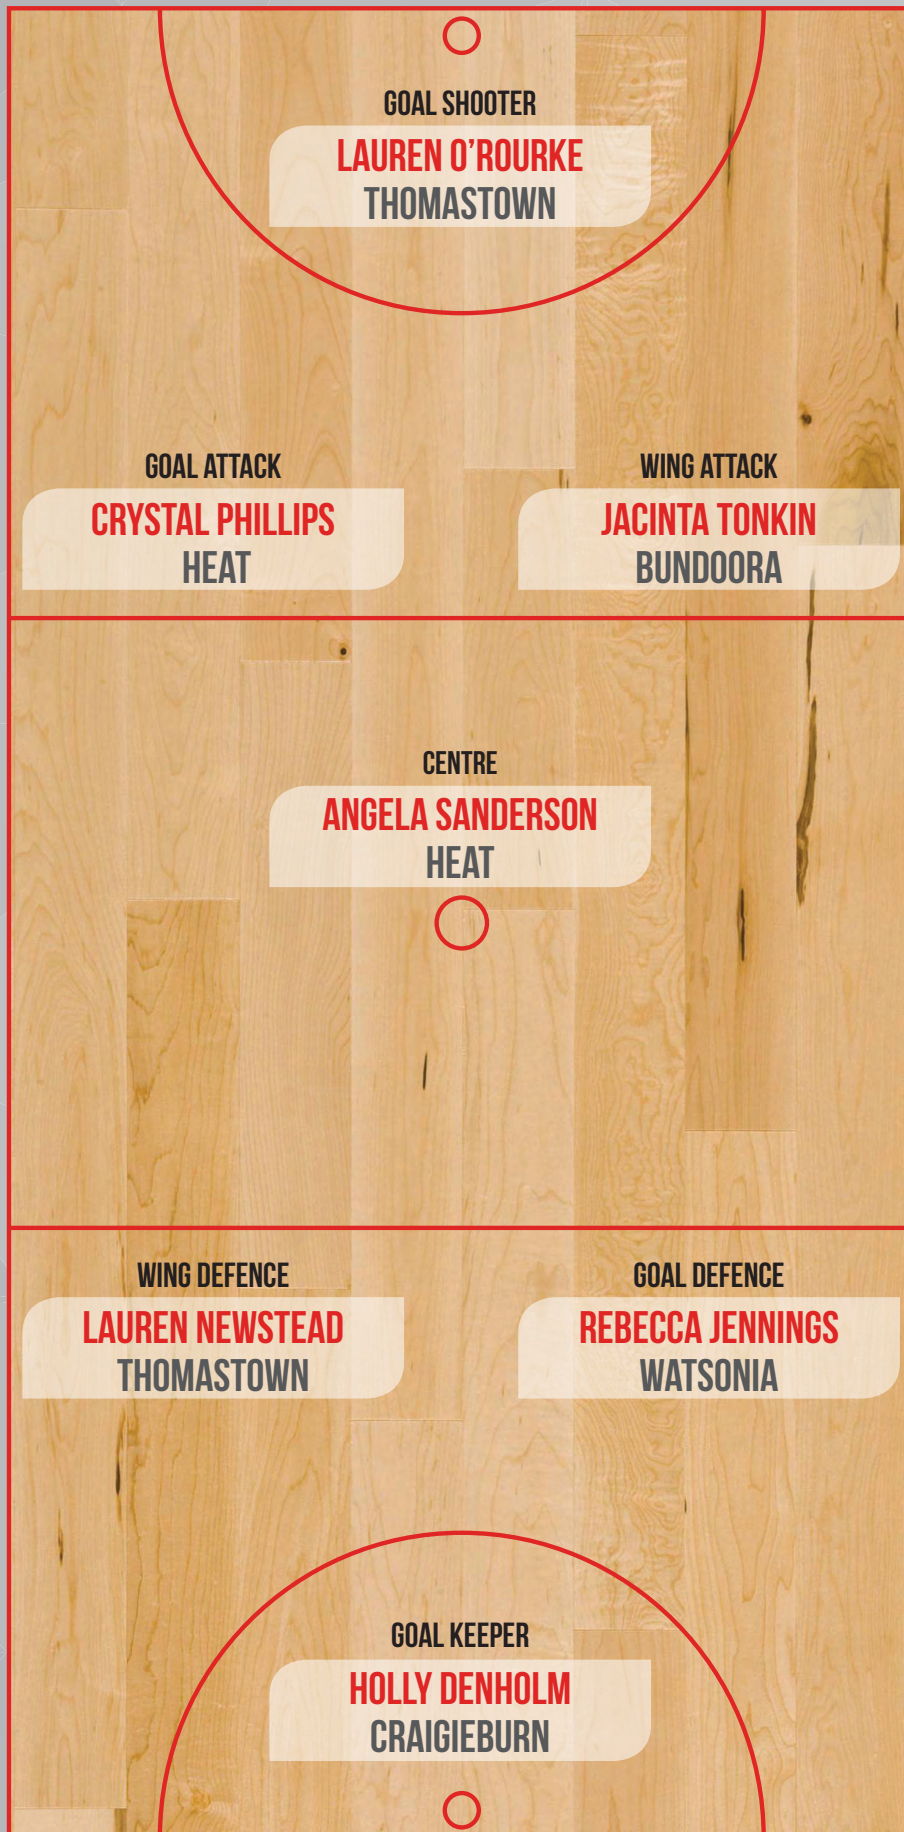

DIAMOND CREEK

CHELSEA KEMP

LAURIMAR

EMILY CARPENTER

GREENSBOROUGH

2018 NETBALL SECTION 3 TEAM OF THE YEAR

INTERCHANGE

GEORGIA CORNELL
WATSONIA

CASSIE WILCOX
HEAT

JESSICA SCHUMANN
WATSONIA