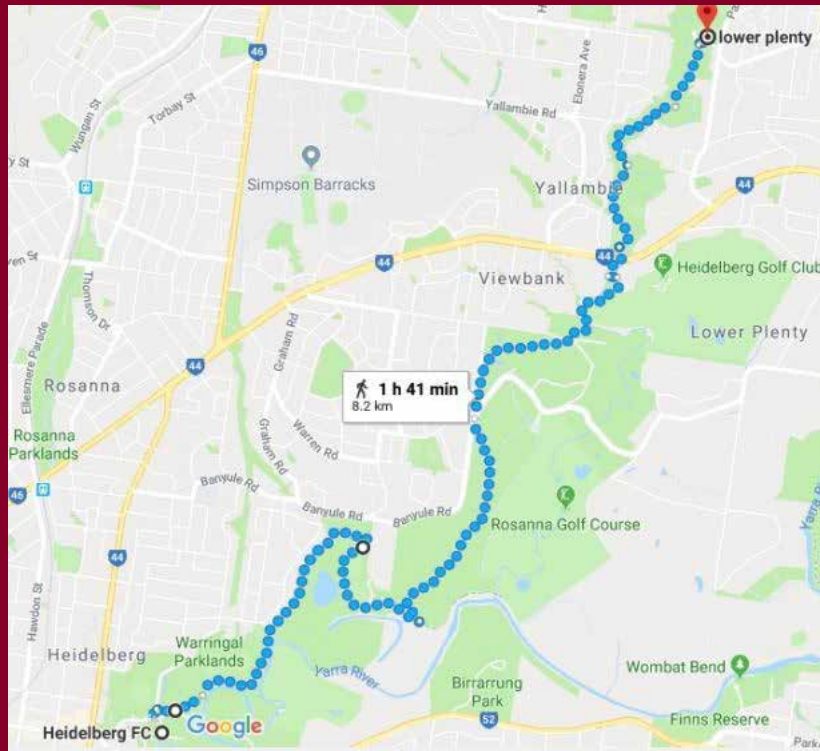

WALK TO THE VALLEY
BE WISE
PC12
2018

Adults + kids 12 and over
receive an official PC12
Be Wise Event T-Shirt

Sunday 18 November 2018

10am start • 8km Walk

Heidelberg to Lower Plenty

PAT CRONIN
FOUNDATION

Proudly Sponsored by

REGISTER NOW!

Participation is open to all ages!

First Aid • Drink Station • Free shuttlebus from Lower Plenty to Heidelberg • Dog Friendly • Music from 11:30am Food • Giant Slide • Jumping Castle • Entertainment • Auctions Car Raffle (Ticket sales on the day, Drawn at 3pm)*

CATEGORY	GENERAL ENTRY	PC12 Be Wise T-SHIRT	ON THE DAY ENTRY
Adult (12+)	\$25	Included	\$30
Child (under 12)	FREE	\$15	FREE

General Entry registrations close on 17 November 2018 at 12pm.
On the day registrations will be available.