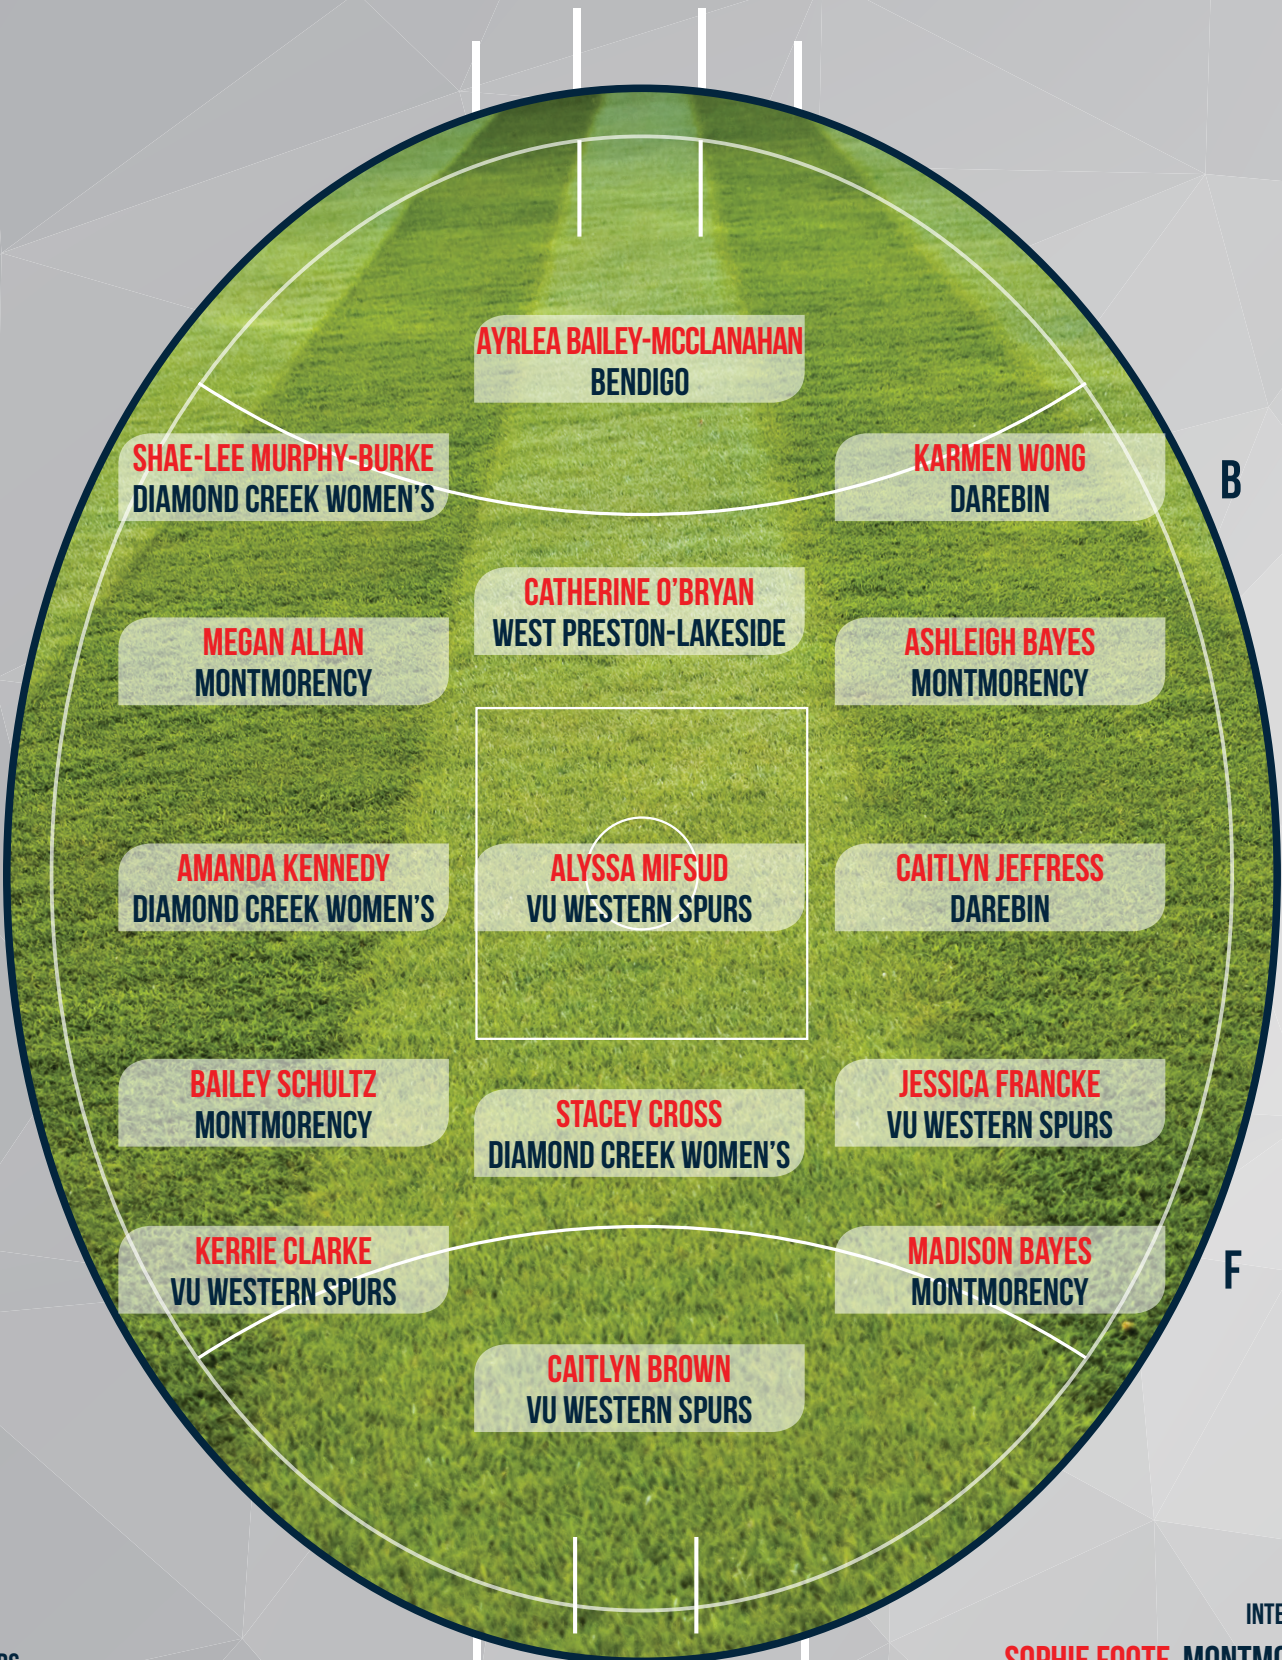

2019 ANZ WOMEN'S DIVISION 1 TEAM OF THE YEAR

FOLLOWERS

MOLLY CRONIN BUNDOORA
NICOLE BLYTHE MONTMORENCY
TAMARA OLCORN DAREBIN

INTERCHANGE

SOPHIE FOOTE MONTMORENCY
SABRIN NYAWELA VU WESTERN SPURS
JASMINE MALJEVAC VU WESTERN SPURS
KARLY COBERN DIAMOND CREEK WOMEN'S